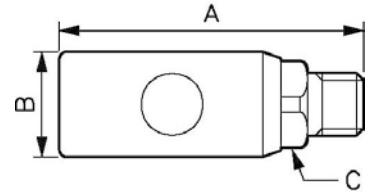

STANDARD QUICK RELEASE COUPLINGS - ERC 07

Parallel male thread coupler

Profile : EUROPEAN

Min / Max operating pressure 0 / 12 bar	Flow rate at 6 bar 833 l/min	ID passage 7.4 mm	Min. / Max temperature -15 / 70 °C
---	--	-----------------------------	--

Part number	Male thread	Dim. A (mm)	Dim. B (mm)	Dim. C (mm)
ERC 071151	G1/4	79.5	28	23
ERC 071152	G3/8	79.5	28	23
ERC 071153	G1/2	81.5	28	23
ERC 071251	NPT1/4	79.5	28	23
ERC 071252	NPT3/8	79.5	28	23
ERC 071253	NPT1/2	81.5	28	23